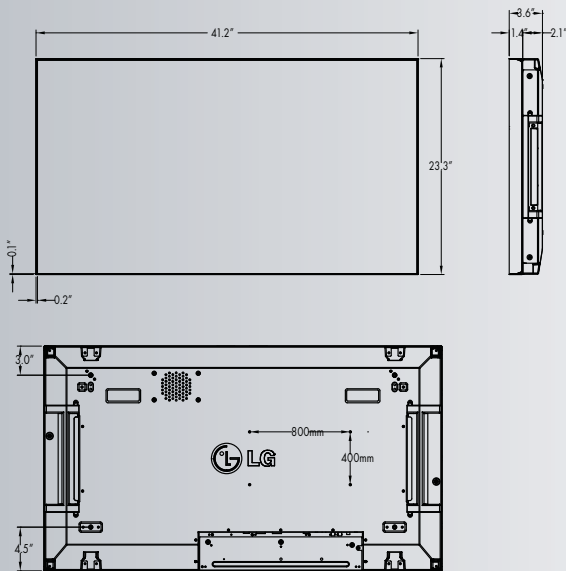

47" CLASS (47.0" MEASURED DIAGONALLY)

47WV30

LCD
MONITOR

Direct LED Super Narrow Bezel Display

NATIVE DISPLAY RESOLUTION
1366 x 768 (HD)

HIGH BRIGHTNESS
800 cd/m²

CONTRAST RATIO
1,300:1 (Typ.), 500,000:1 (DCR)

USB PLAYBACK

USB PORT

TEMPERATURE SENSOR

3-YEAR LIMITED WARRANTY
parts/labor

47WV30 47" CLASS (47.0" MEASURED DIAGONALLY)

Rear Jack Pack Panel

SPECIFICATIONS

PANEL	
Panel Technology	IPS
LCD Panel Type	47" class
Display Area	47.0" measured diagonally
Aspect Ratio	16:9
Native Resolution	1366 x 768 (HD)
Pixels (H x V x 3)	3,147,264
Brightness	800 cd/m ²
Contrast Ratio	1,300:1 (Typ.), 500,000:1 (DCR)
Color Gamut	72%
Tni	110° C
Viewing Angle	178° / 178°
Color Depth	16.7 Million (8-bit)
Response Time	12ms (G to G)
Surface Treatment	Hard Coating (3H), Anti-glare
Lifetime	40,000 Hr., Portrait & Landscape
VIDEO	
Max Input Resolution	1366 X 768 @ 60Hz (RGB, HDMI/DVI)
Recommended Resolution	1366 X 768 @ 60Hz (RGB, HDMI/DVI)
H-Scanning Frequency	30 ~ 68kHz (RGB, HDMI/DVI)
V-Scanning Frequency	56 ~ 75Hz (RGB), 63Hz (HDMI/DVI)
Pixel Frequency	80 MHz (RGB, HDMI/DVI)
Sync Compatability	Separate/Composite/Digital
Video Input	RGB, HDMI/DVI
Picture mode	Vivid/Standard/Cinema/Sports/Game/
Color temperature	Warm/Medium/Cool
INPUT (REAR)	
Digital	DVI, HDMI/DVI with HDCP
Analog	Component(BNC), RGB
Audio	RGB/DVI Audio, Component Audio
External Control	RS232C, RJ45(WoL), IR Receiver
USB	Yes (x1)
HDTV Formats	480p / 576p / 720p / 1080i

ENVIRONMENT CONDITIONS

Operation Temperature	0° C ~ 40° C
Operation Humidity	10% ~ 80%

CABINET

Color	Black
Bezel Width	3.9mm (left/top), 2.4mm (right/bottom)
Monitor Dimension (W x H x D)	41.2" x 23.3" x 3.6"
Monitor Weight	63.9 lbs
Carton Dimensions (W x H x D)	43.7" x 26.3" x 10.6"
Packed Weight	75.0 lbs
Handle	Yes
VESA™ Standard Mount Interface	800mm x 400mm