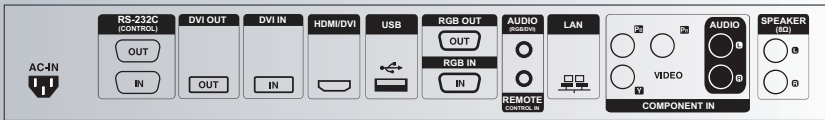

USB PLAYBACK

USB PORT

TEMPERATURE SENSOR

3-YEAR LIMITED WARRANTY
parts/labor

47WV30 47" CLASS (47.0" MEASURED DIAGONALLY)

Rear Jack Pack Panel

SPECIFICATIONS

PANEL	
Panel Technology	IPS
LCD Panel Type	47" class
Display Area	47.0" measured diagonally
Aspect Ratio	16:9
Native Resolution	1366 x 768 (HD)
Pixels (H x V x 3)	3,147,264
Brightness	800 cd/m ²
Contrast Ratio	1,300:1 (Typ.), 500,000:1 (DCR)
Color Gamut	72%
Tni	110° C
Viewing Angle	178° / 178°
Color Depth	16.7 Million (8-bit)
Response Time	12ms (G to G)
Surface Treatment	Hard Coating (3H), Anti-glare
Lifetime	40,000 Hr., Portrait & Landscape
VIDEO	
Max Input Resolution	1366 X 768 @ 60Hz (RGB, HDMI/DVI)
Recommended Resolution	1366 X 768 @ 60Hz (RGB, HDMI/DVI)
H-Scanning Frequency	30 ~ 68kHz (RGB, HDMI/DVI)
V-Scanning Frequency	56 ~ 75Hz (RGB), 63Hz (HDMI/DVI)
Pixel Frequency	80 MHz (RGB, HDMI/DVI)
Sync Compatability	Separate/Composite/Digital
Video Input	RGB, HDMI/DVI
Picture mode	Vivid/Standard/Cinema/Sports/Game/
Color temperature	Warm/Medium/Cool
INPUT (REAR)	
Digital	DVI, HDMI/DVI with HDCP
Analog	Component(BNC), RGB
Audio	RGB/DVI Audio, Component Audio
External Control	RS232C, RJ45(WoL), IR Receiver
USB	Yes (x1)
HDTV Formats	480p / 576p / 720p / 1080i